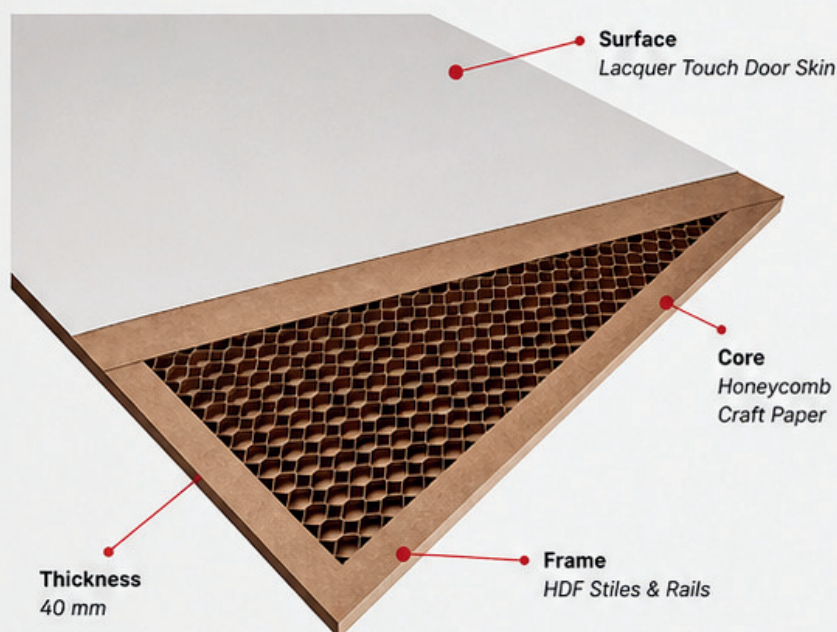

## ADJUSTABLE ARCHITRAVE

Thanks to the adjustable architrave, the frame width can be increased by up to 2 cm.

## DOOR LEAF STRUCTURE