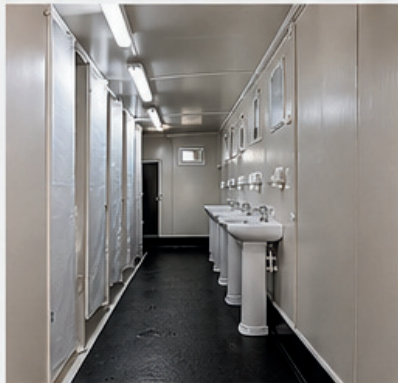

### Portable Showers, Bathrooms & Toilets

Sanitary cabins in various sizes. Sanitary cabins which provide hygiene and cleanliness, Permanent-quality, domestic standard toilet, portable shower, bathroom and changing room buildings designed for all users – delivered on time and on budget, Karmod sanitary cabins are equipped with high-quality applications and sophisticated facilities designed for long-term use.

# READY TO USE WC & SHOWER CONTAINERS

Our ready to use WC & Shower containers are built to international standards with modern cabin designs and special wet floor sealing solutions.